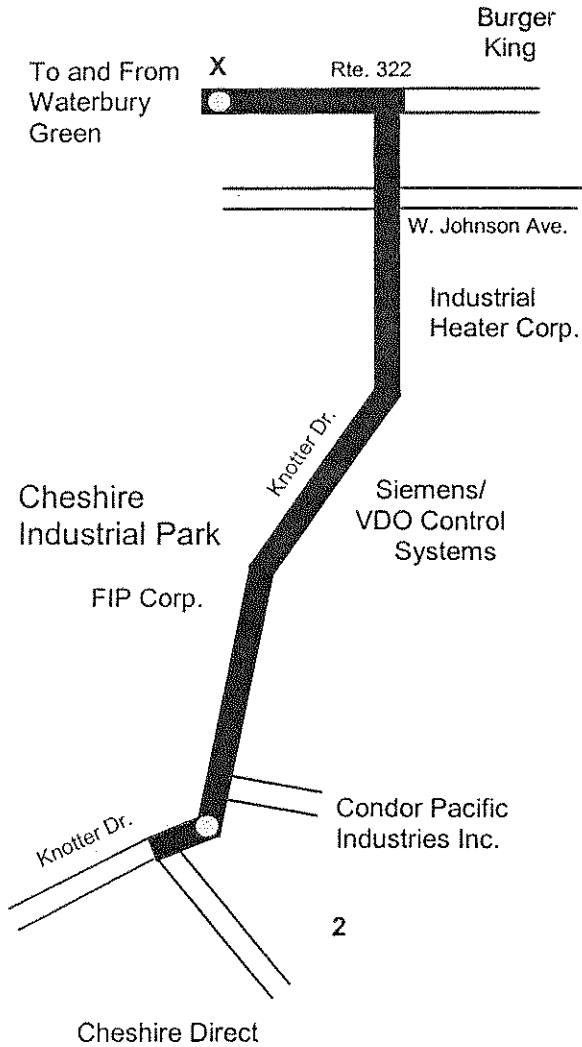

Cheshire Industrial Park

Monday thru Friday

Waterbury → Cheshire → Waterbury

Waterbury Green	Arriving Cheshire Industrial Park	Leaving Cheshire Industrial Park	Waterbury Green
X	2	2	X
AM			
^N 6:33	6:50	7:05	7:25
^{JL} 7:15	7:35	7:45	8:05
PM			
^{JL} 12:00		^{JL} 8:30	
^N 2:35	2:50	3:30	3:55
—	—	^N 4:30	4:50

Note:

- This schedule reads horizontally.
- Actual arrival and departure times may vary due to weather and traffic conditions.

N Buses by CTTransit — NET (existing tripper service) (203) 753-2538

JL JobLinks Shuttle (203) 758-4275